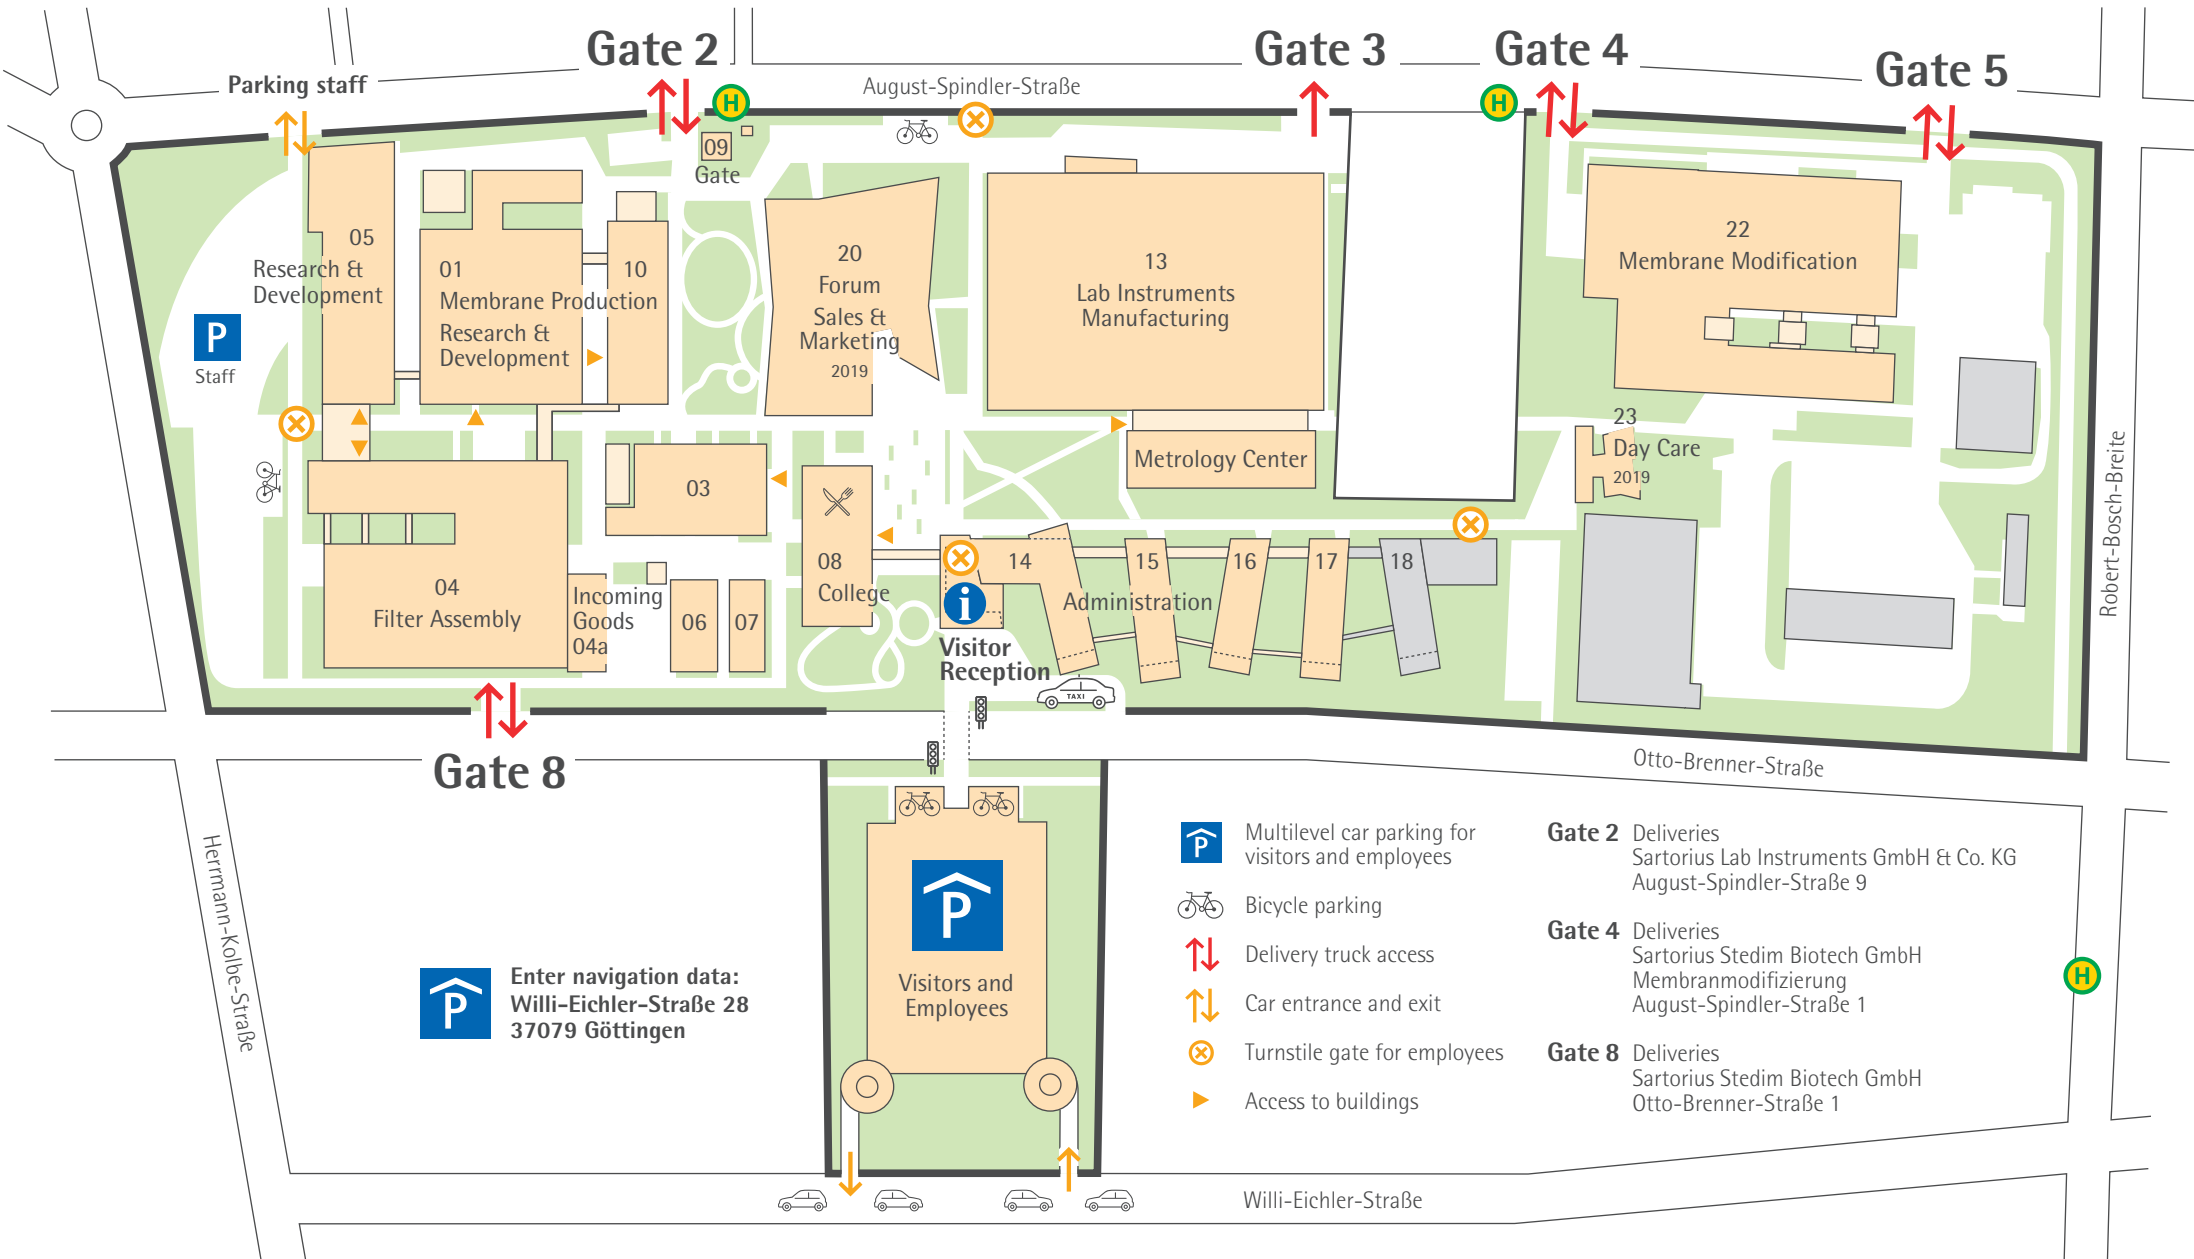

Map of Directions to Sartorius Campus

Access to Sartorius Campus

 Enter navigation data:
Willi-Eichler-Straße 28
37079 Göttingen

-  Multilevel car parking for visitors and employees
-  Bicycle parking
-  Delivery truck access
-  Car entrance and exit
-  Turnstile gate for employees
-  Access to buildings

- Gate 2** Deliveries
Sartorius Lab Instruments GmbH & Co. KG
August-Spindler-Straße 9
- Gate 4** Deliveries
Sartorius Stedim Biotech GmbH
Membranmodifizierung
August-Spindler-Straße 1
- Gate 8** Deliveries
Sartorius Stedim Biotech GmbH
Otto-Brenner-Straße 1