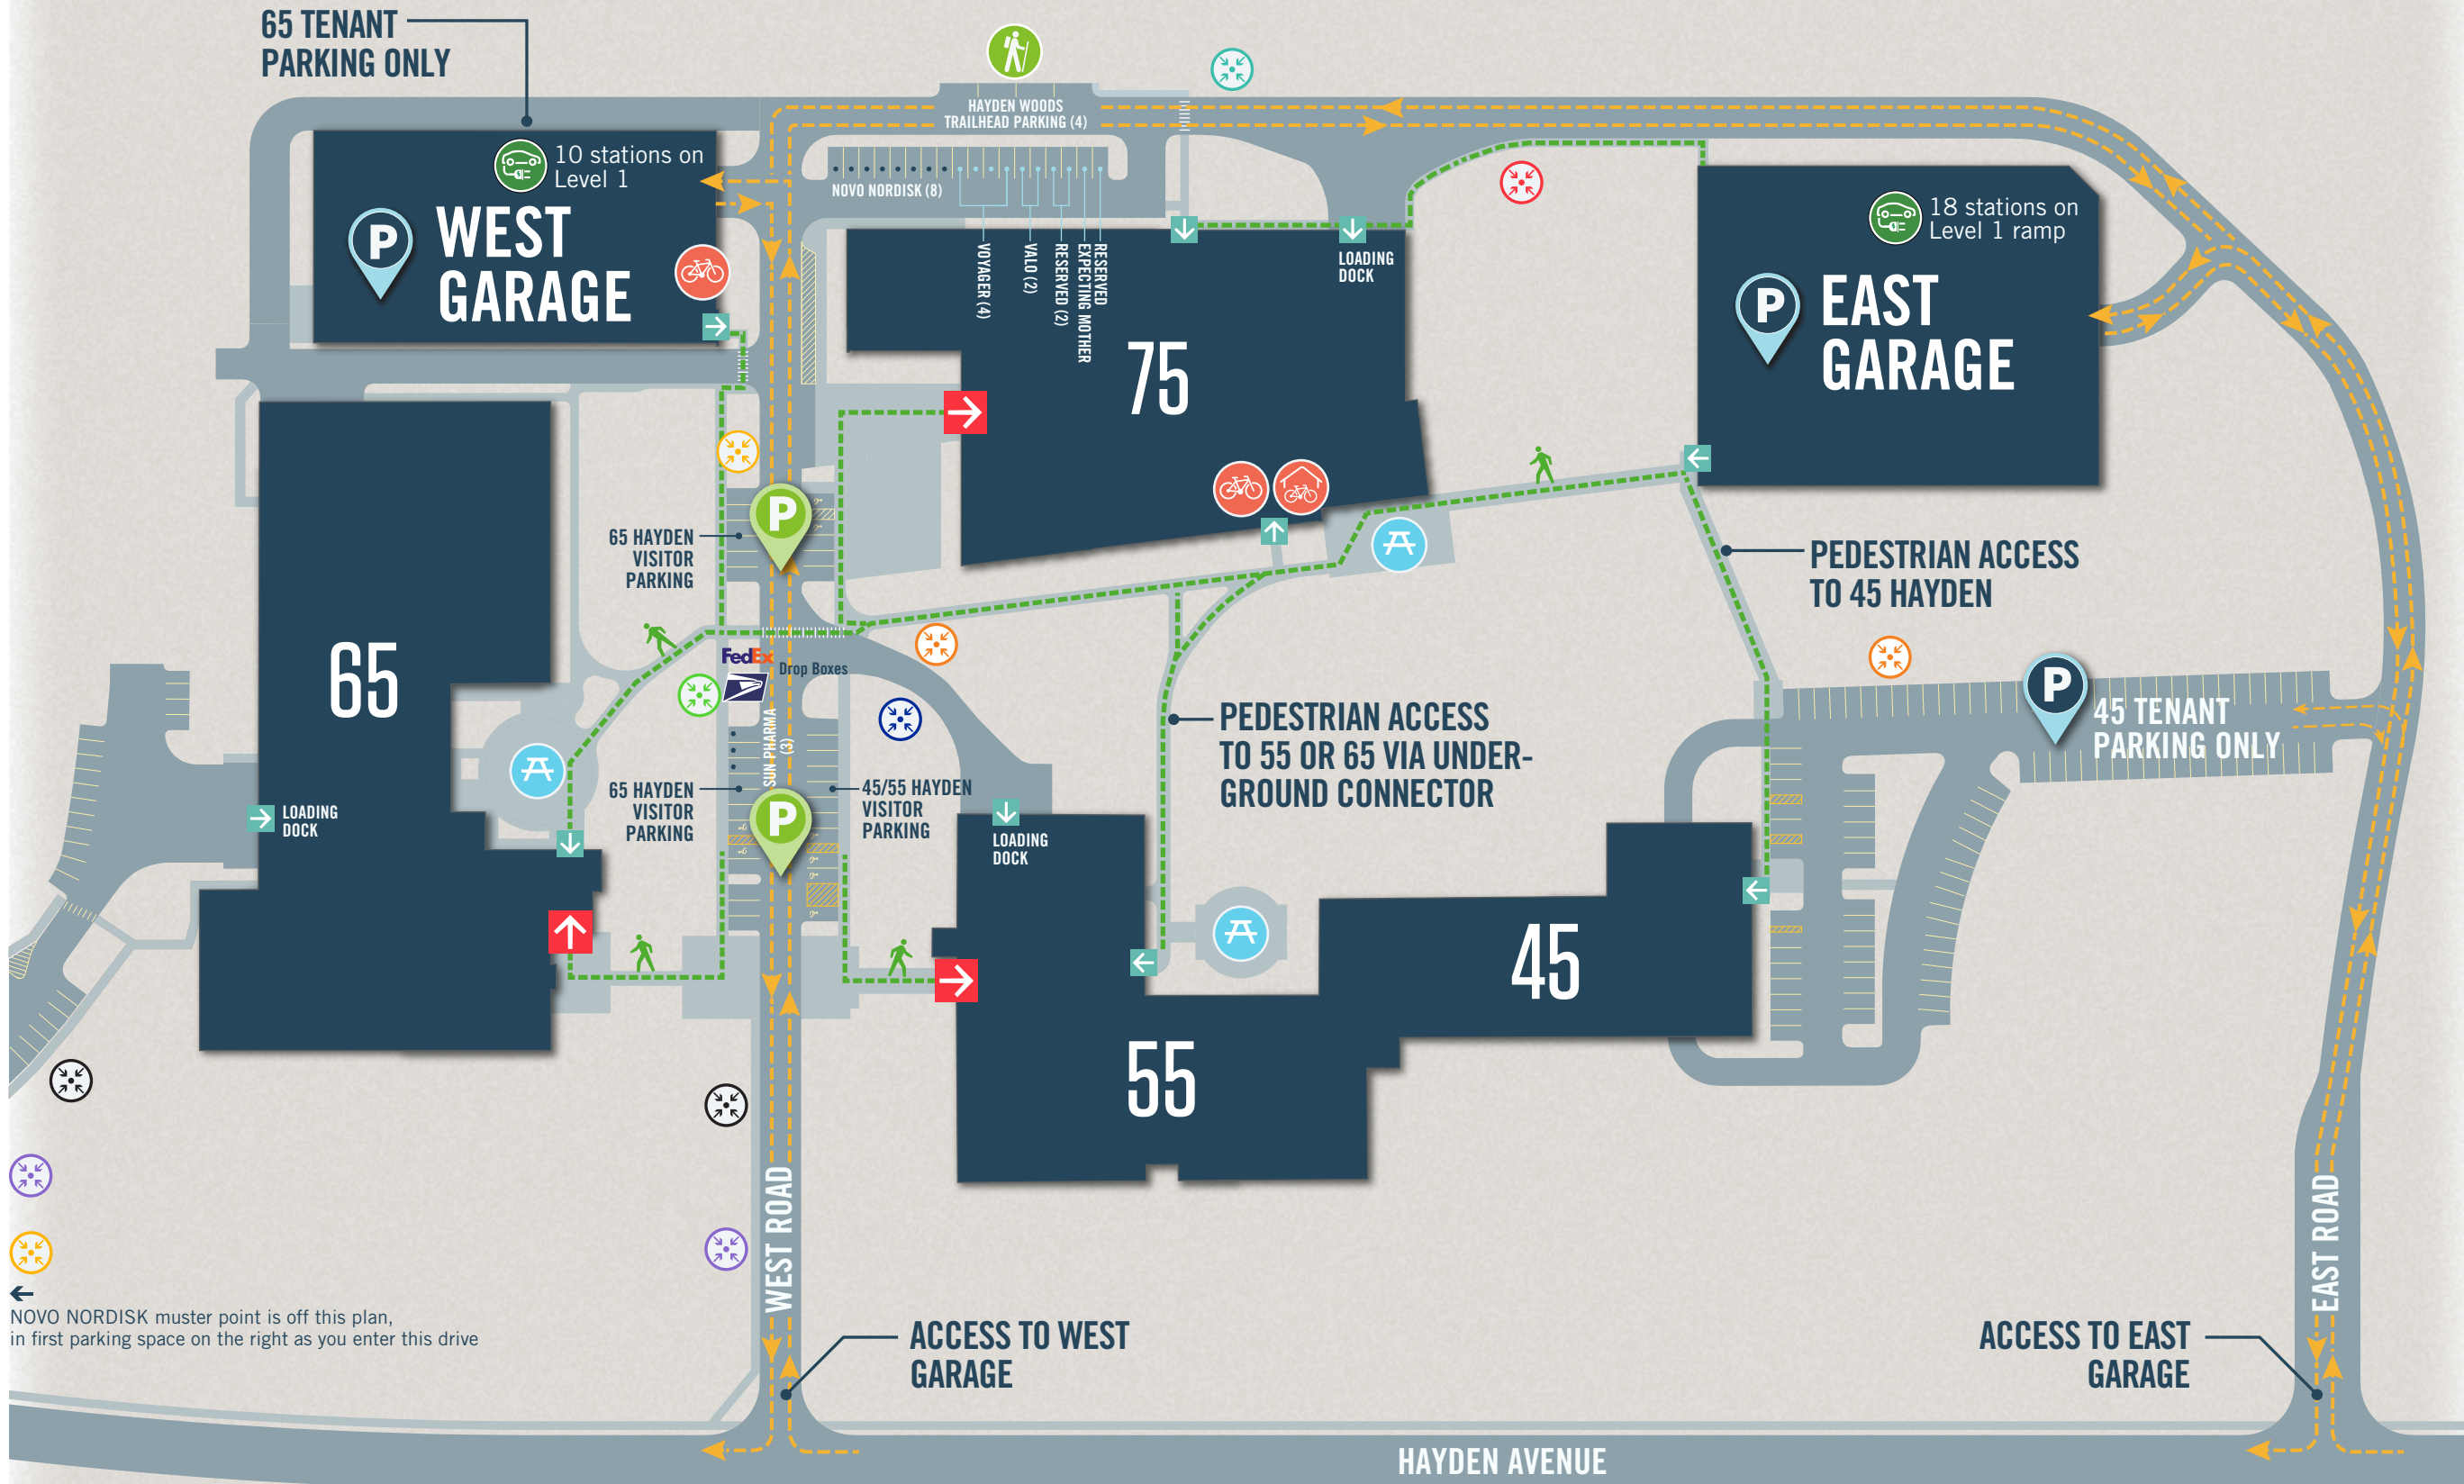

PARKING ACCESS PLAN

HAYDEN RESEARCH CAMPUS

NOVO NORDISK muster point is off this plan, in first parking space on the right as you enter this drive

MUSTER POINT LOCATIONS

- VOYAGER
- NOVO NORDISK 65 HAYDEN
- NOVO NORDISK 75 HAYDEN
- SUN PHARMA
- ALEXION
- ACCENT
- VALO
- TAKEDA

MAP KEY

VISITOR / TENANT

- TENANT PARKING
- VISITOR PARKING
- PEDESTRIAN CIRCULATION
- TENANT VEHICULAR CIRCULATION
- OUTDOOR SEATING
- MAIN ENTRANCE
- ENTRY/EXIT
- ELECTRIC VEHICLE CHARGING
- TRAILHEAD PARKING
- BIKE STORAGE ROOM
- BIKE RACKS
- MUSTER POINT

KSP King Street Properties
Placemaking. For Science.